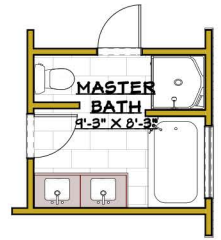

Optional Flex Room  
In Place of Room #4

Optional Master Bath  
Layout 2

*Cambridge*  
1,662 sq ft

**SHAW  
HOMES**  
shawhomes.com