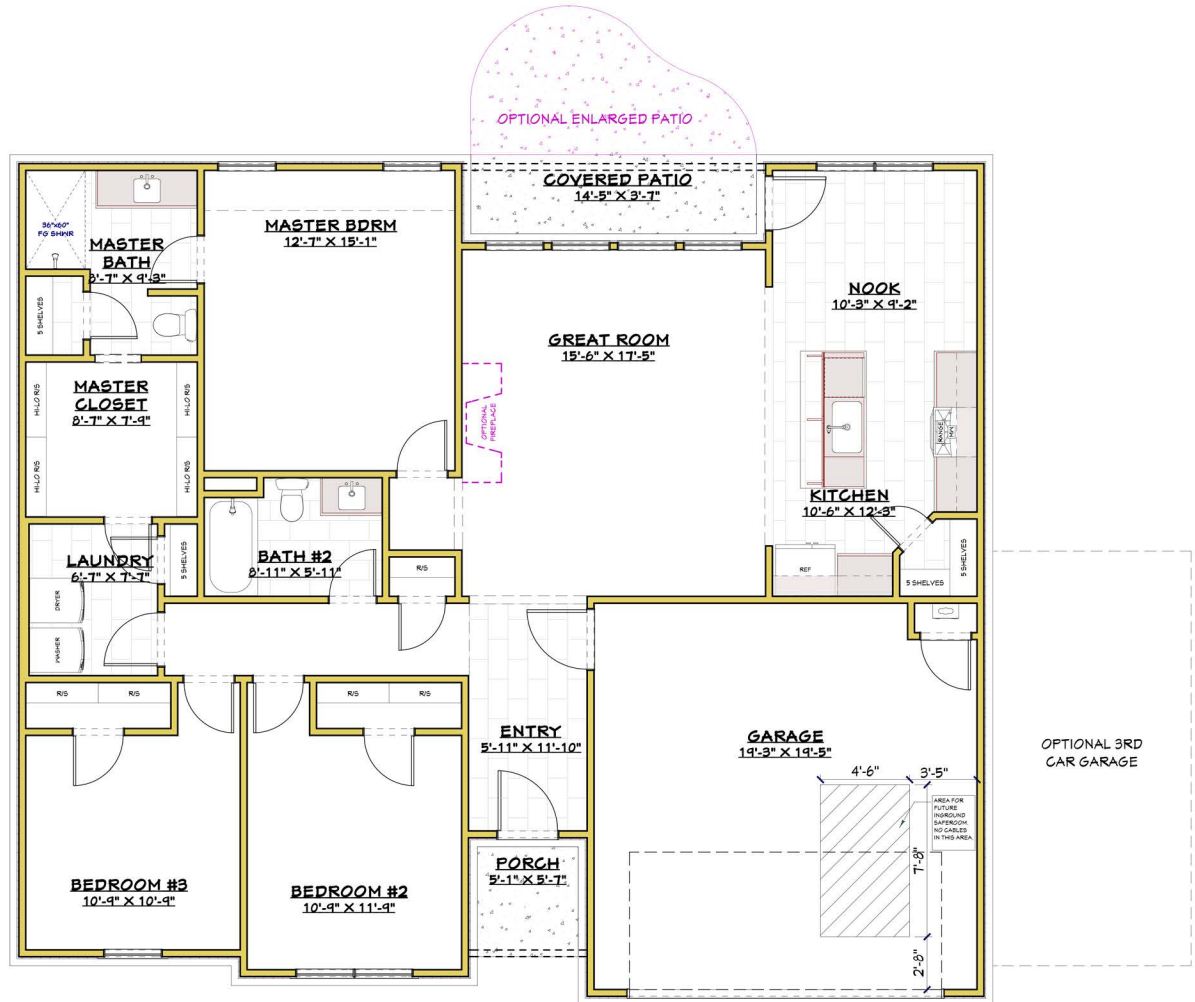

Optional Master Bath Layout 2

Dawson

1,525 sq ft

SHAW HOMES
shawhomes.com