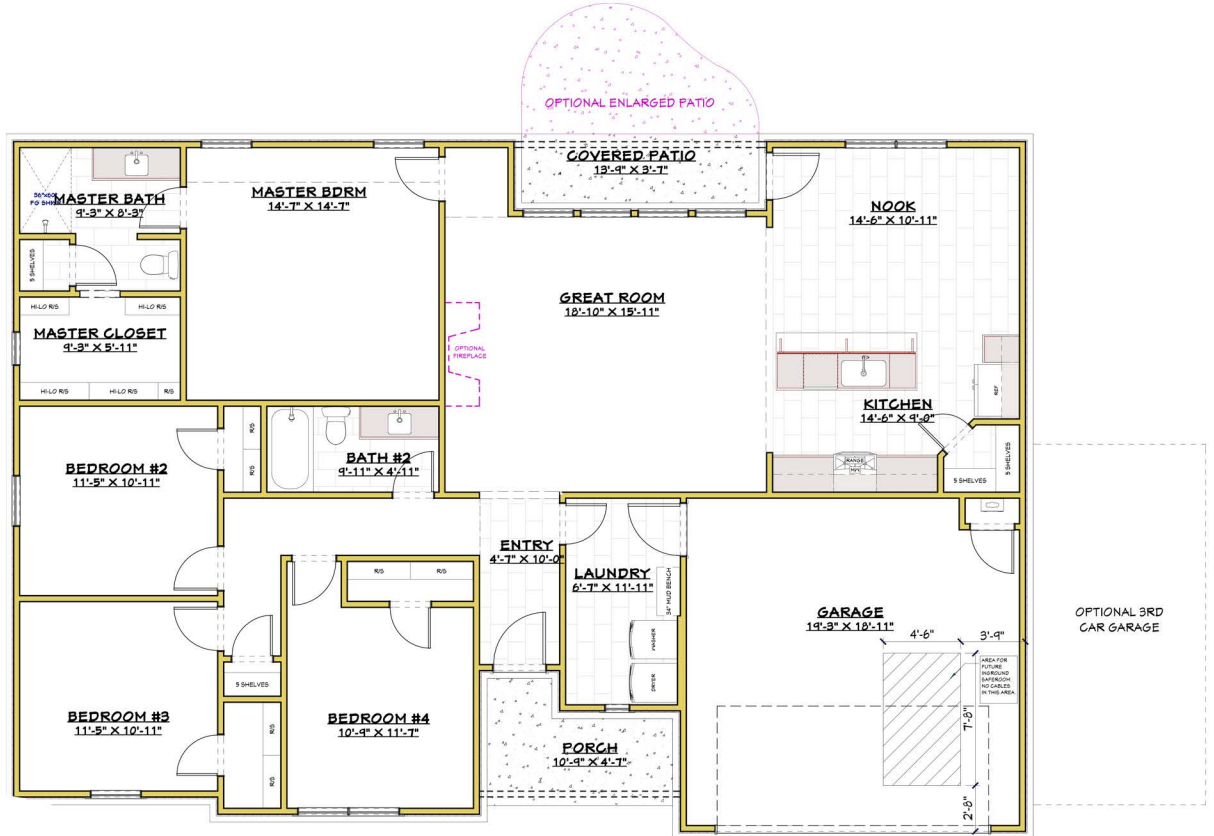

Optional Master Bath Layout 2

Optional Flex Room In Place of Room #4

Delaware

1,793 sq ft

SHAW HOMES shawhomes.com