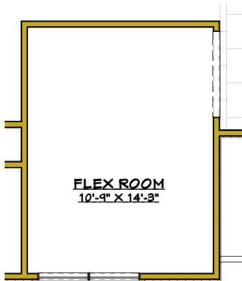

Optional Master Bath Layout 2

Optional Flex Room In Place of Room #4

Delaware

1,793 sq ft

SHAW HOMES shawhomes.com