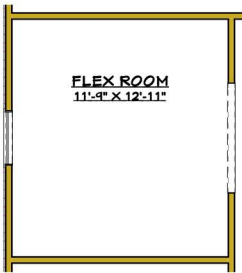

Optional Master Bath Layout 2

Optional Flex Room In Place of Room #4

OPTIONAL 3RD CAR GARAGE

Dewbury
1,806 sq ft

SHAW HOMES
shawhomes.com