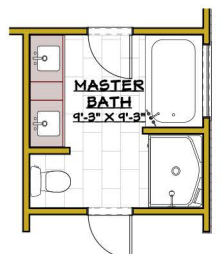

Optional Flex Room
In Place of Room #4

Optional Master Bath
Layout 2

OPTIONAL 3RD
CAR GARAGE

Elington

1,884 sq ft

**SHAW
HOMES**
shawhomes.com