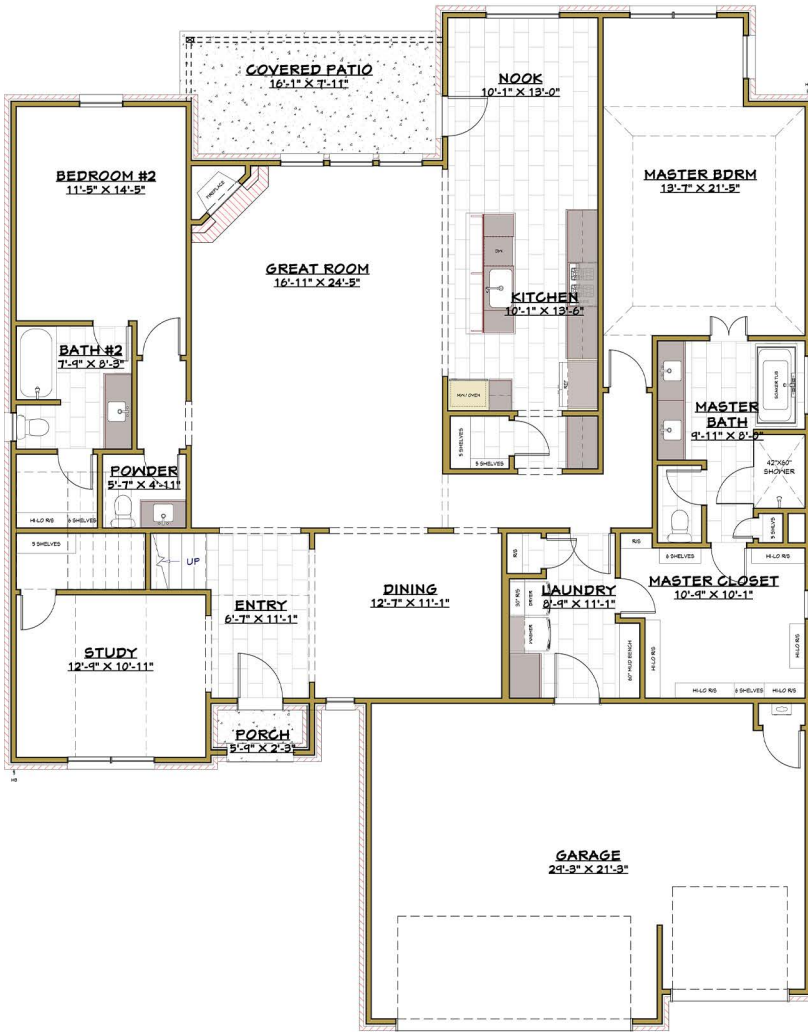

Elevation A

Elevation B

The Monterrey 1H

3,484 sq ft

**SHAW
HOMES**

www.ShawHomes.com