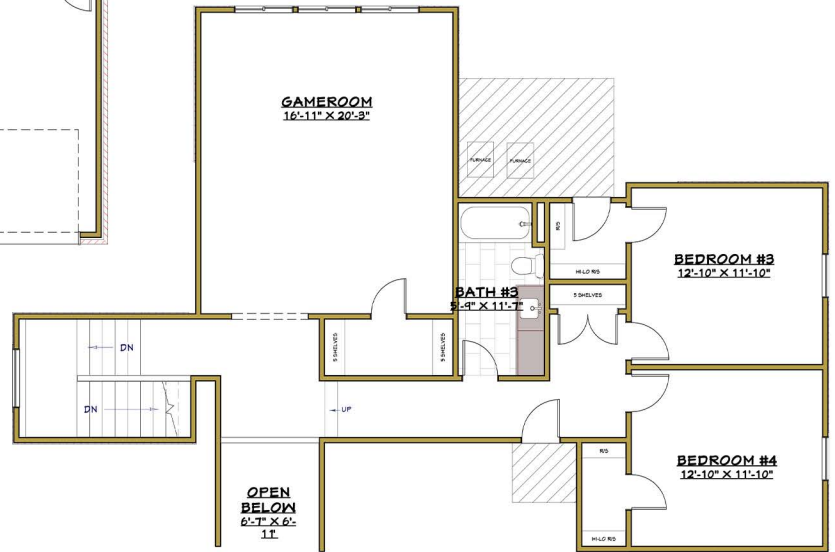

Elevation A

Elevation B

The Monterrey 1H

3,484 sq ft

**SHAW
HOMES**

www.ShawHomes.com