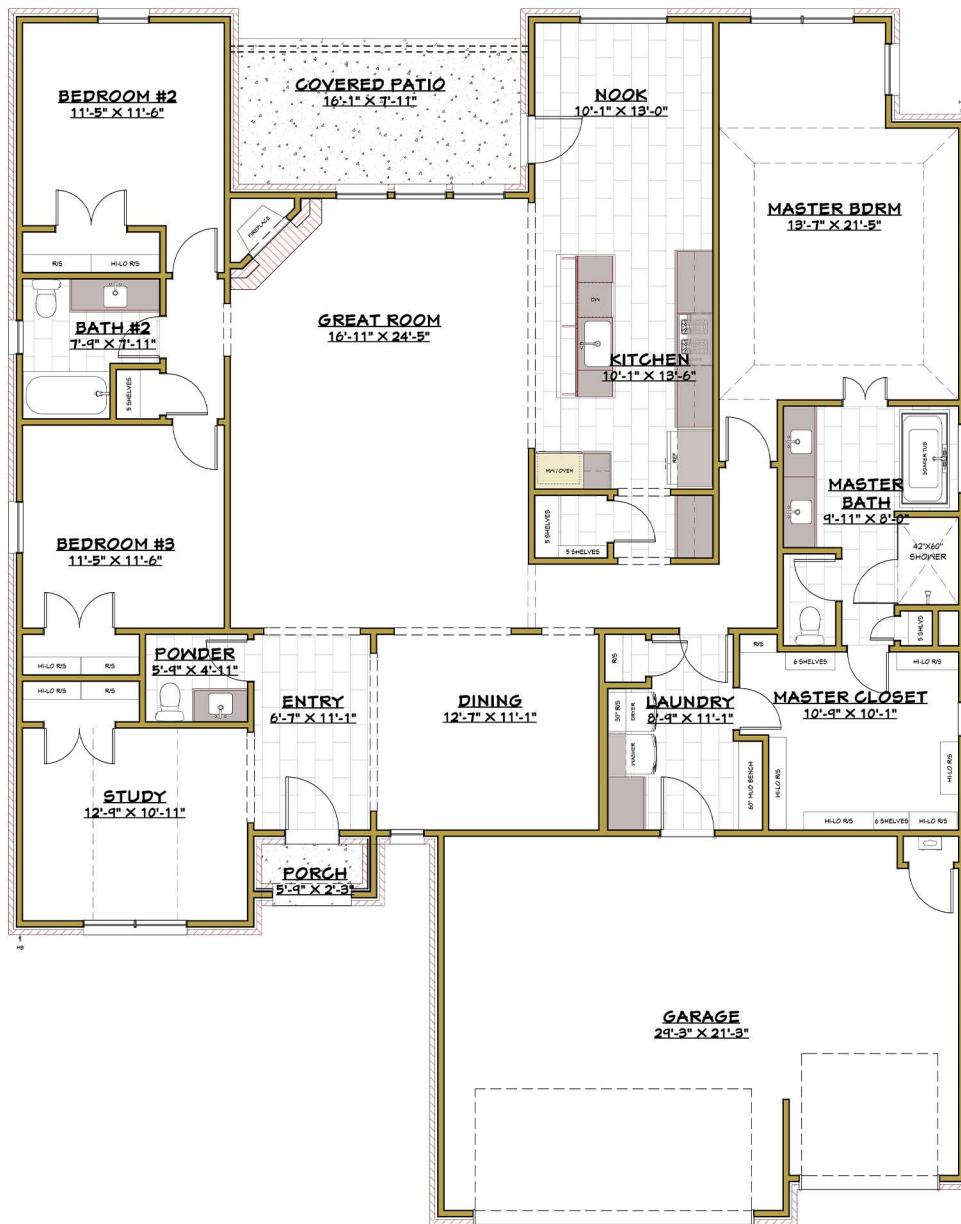

Elevation A

Elevation B

The Monterrey 1

2,489 sq ft

**SHAW
HOMES**

www.ShawHomes.com