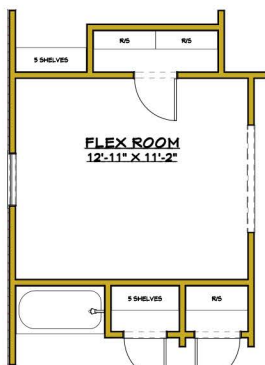

Optional Master Bath Layout 2

Optional Flex Room In Place of Room #4

OPTIONAL 3RD CAR GARAGE

Newport

2,048 sq ft

SHAW HOMES
shawhomes.com