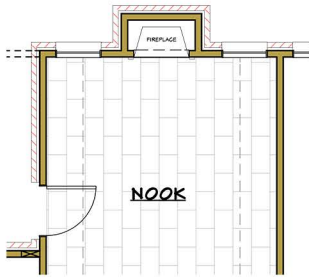

Elevation A

Elevation B

Optional Fireplace

The Redford 1

2,373 sq ft

**SHAW
HOMES**

www.ShawHomes.com