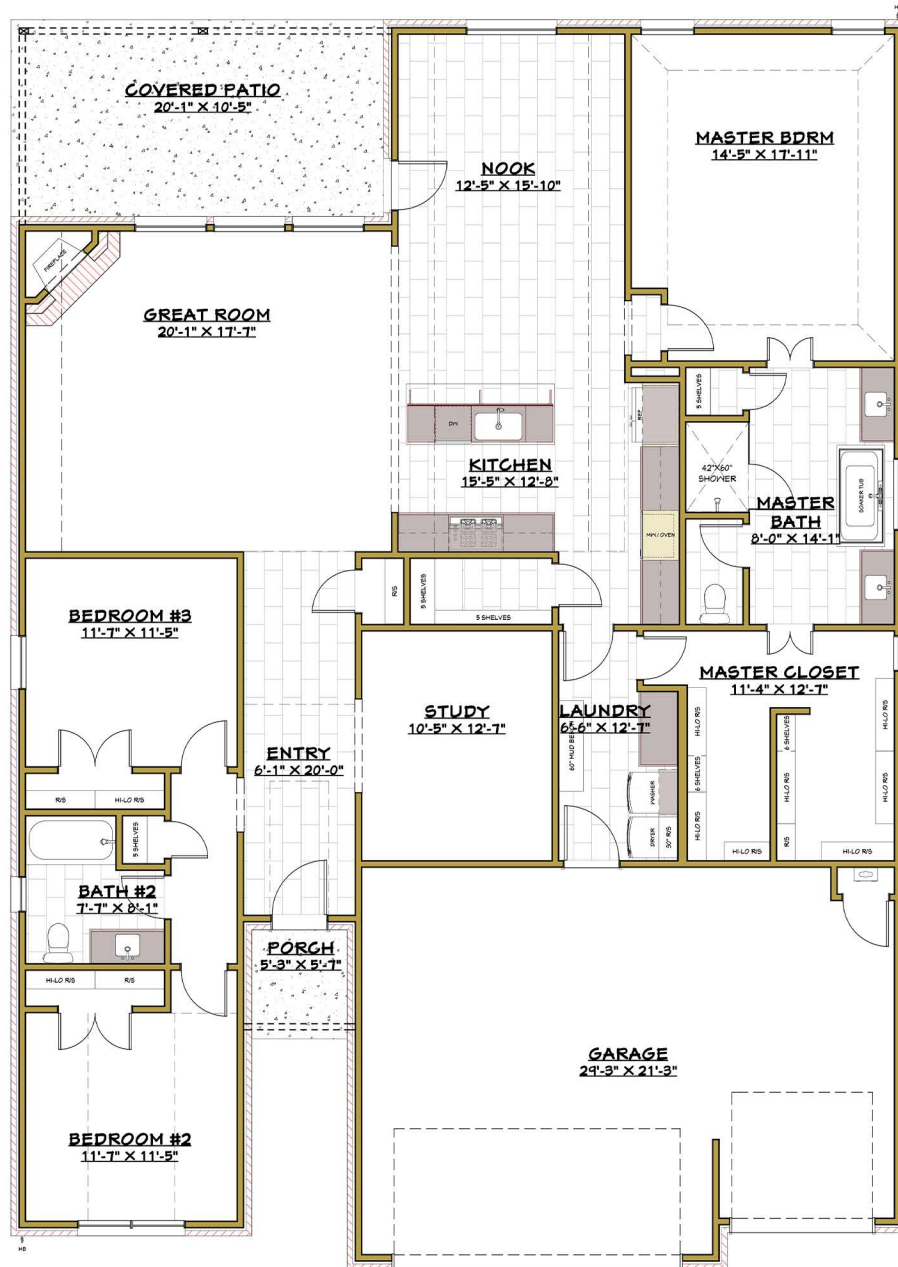

Elevation A

Elevation B

Optional Fireplace

The Redford 1

2,373 sq ft

**SHAW
HOMES**

www.ShawHomes.com