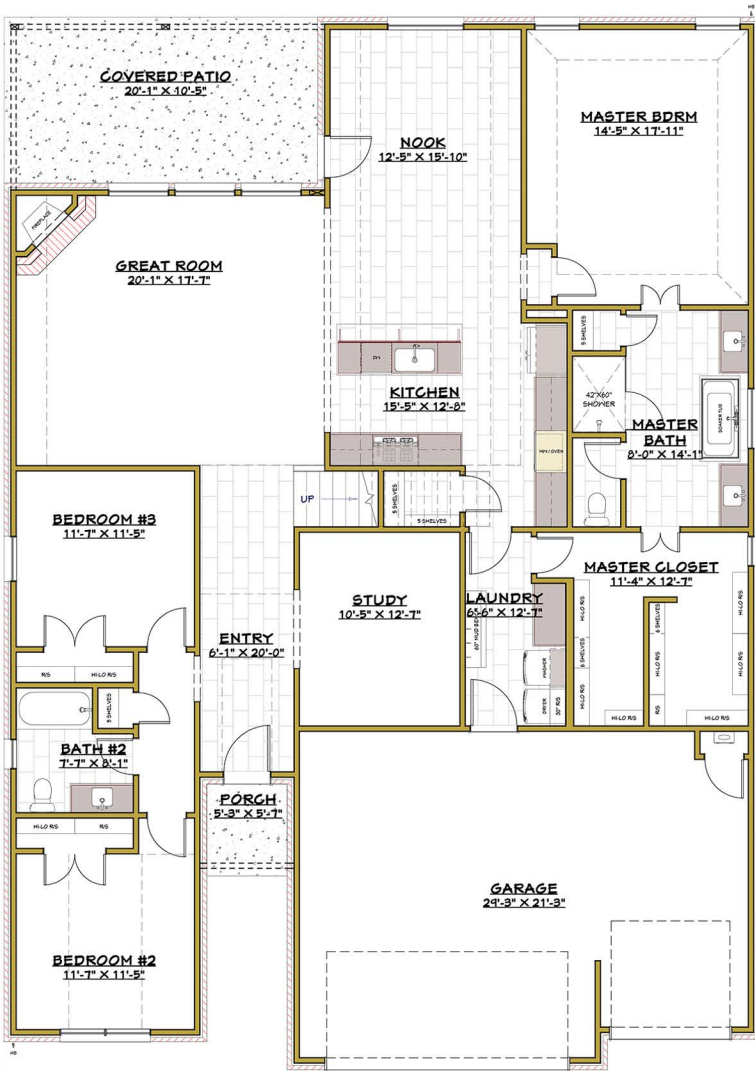

Elevation A

Elevation B

The Redford 1E

3,229 sq ft

SHAW HOMES

www.ShawHomes.com