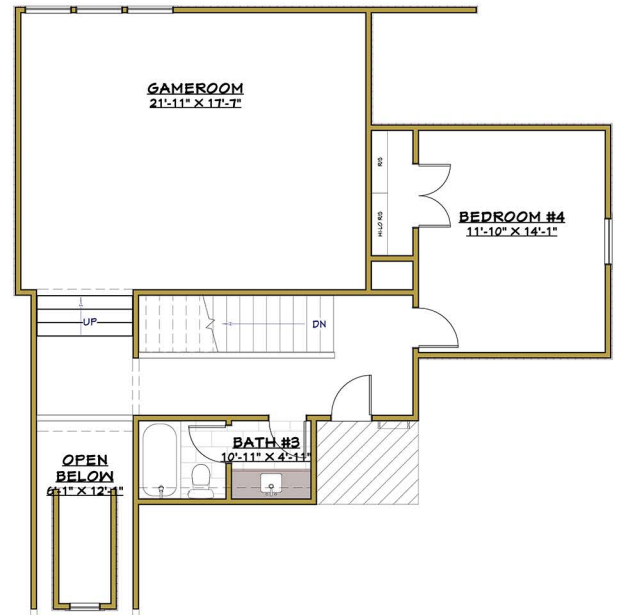

Elevation A

Elevation B

The Redford 1E

3,229 sq ft

SHAW HOMES

www.ShawHomes.com