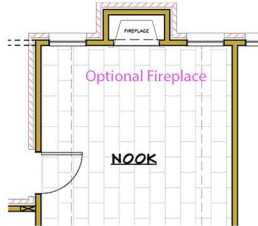

Elevation A

Elevation B

The Redford 1E

3,229 sq ft

SHAW HOMES

www.ShawHomes.com