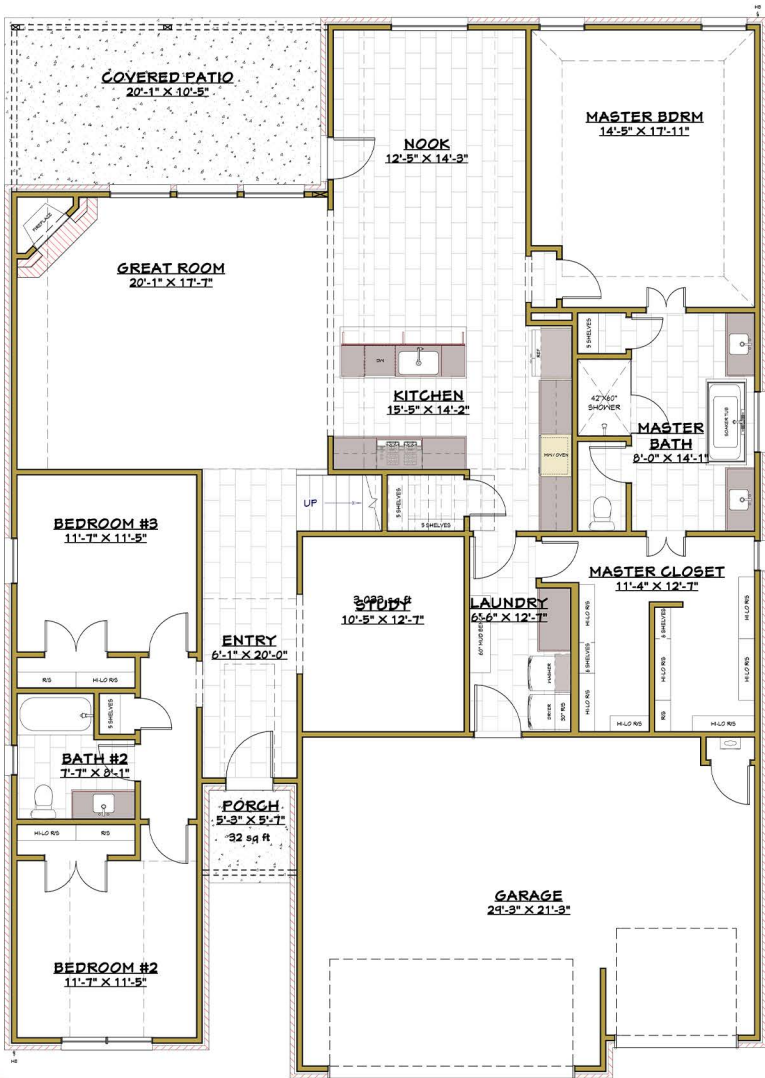

Elevation A

Elevation B

The Redford 1H

3,414 sq ft

SHAW HOMES

www.ShawHomes.com