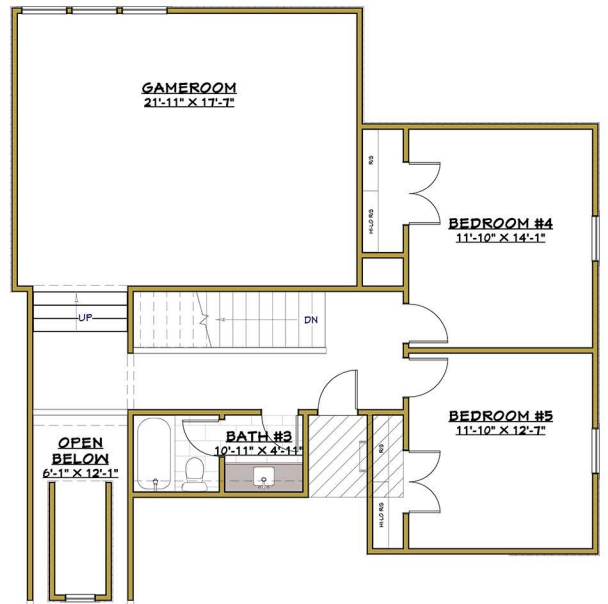

Elevation A

Elevation B

The Redford 1H

3,414 sq ft

SHAW HOMES

www.ShawHomes.com