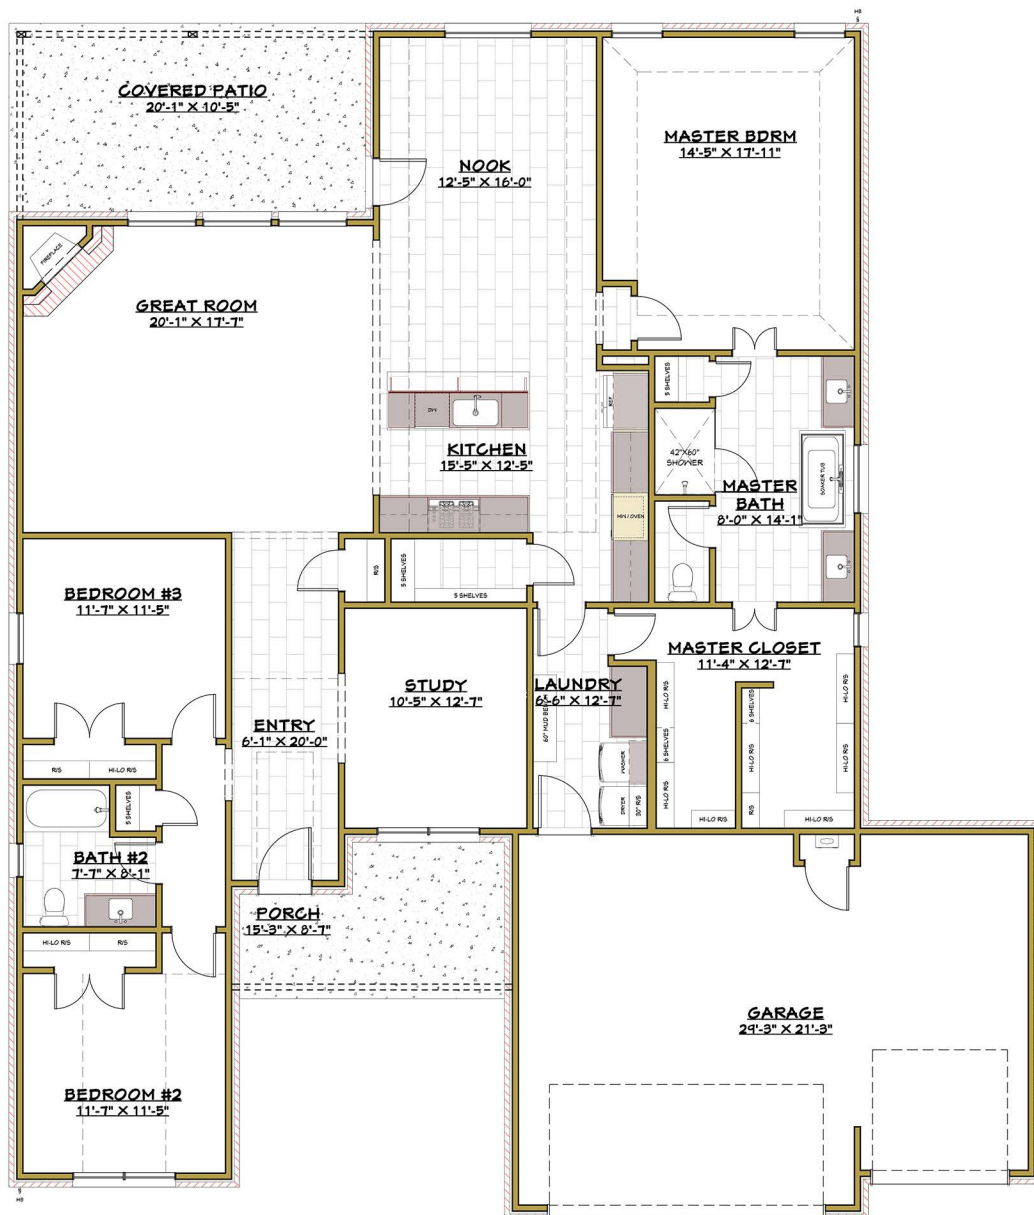

Elevation A

Elevation B

Optional Fireplace

The Redford 3

2,378 sq ft

SHAW HOMES

www.ShawHomes.com