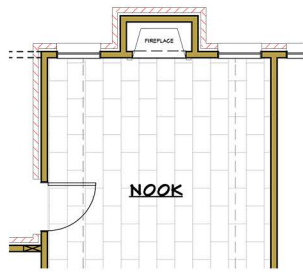

Elevation A

Elevation B

Optional Fireplace

The Redford 3

2,378 sq ft

SHAW HOMES

www.ShawHomes.com