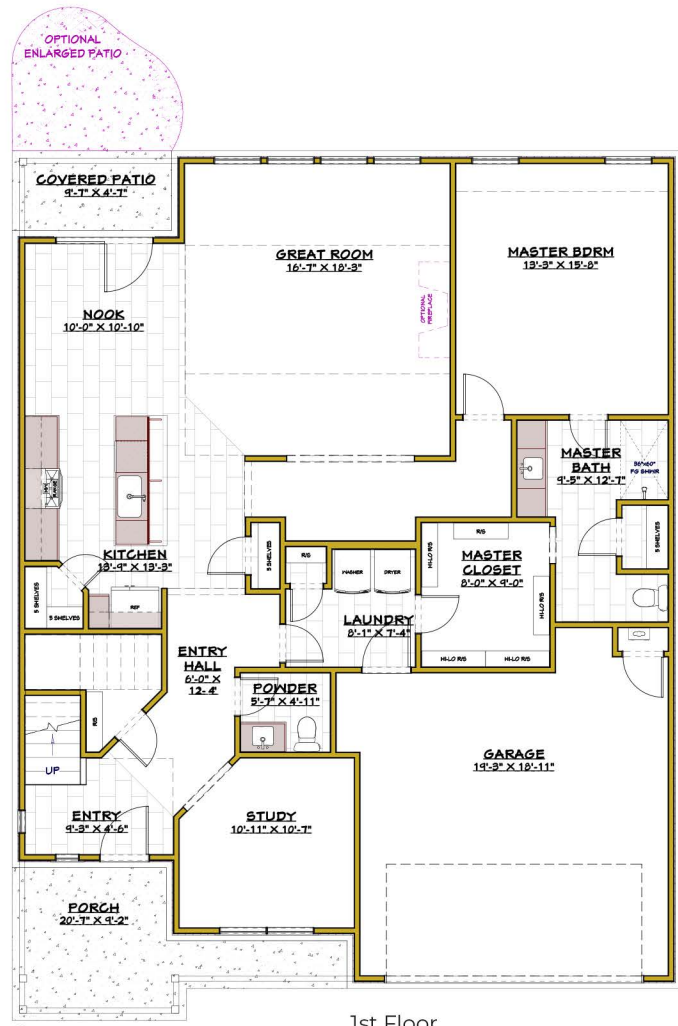

2nd Floor

Optional Flex Room  
In Place of Room #4

1st Floor

Optional Master Bath  
Layout 2

OPTIONAL 3RD  
CAR GARAGE

*Remington*

2,210 sq ft

**SHAW  
HOMES**  
shawhomes.com