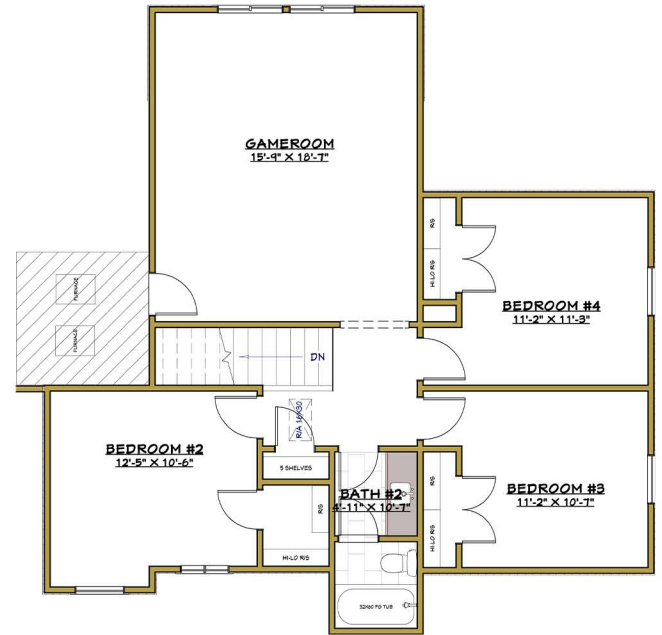

Elevation A

Elevation B

The Stonebrook V

2,678 sq ft

SHAW HOMES

www.ShawHomes.com