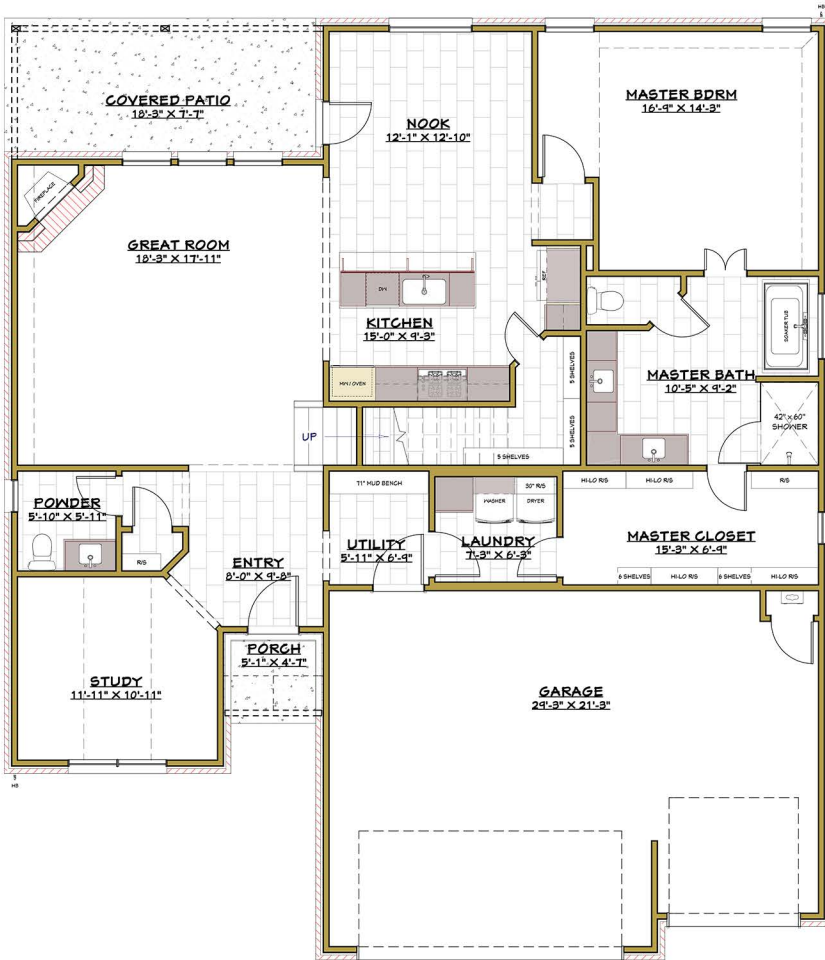

Elevation A

Elevation B

The Stonebrook V

2,678 sq ft

SHAW HOMES

www.ShawHomes.com