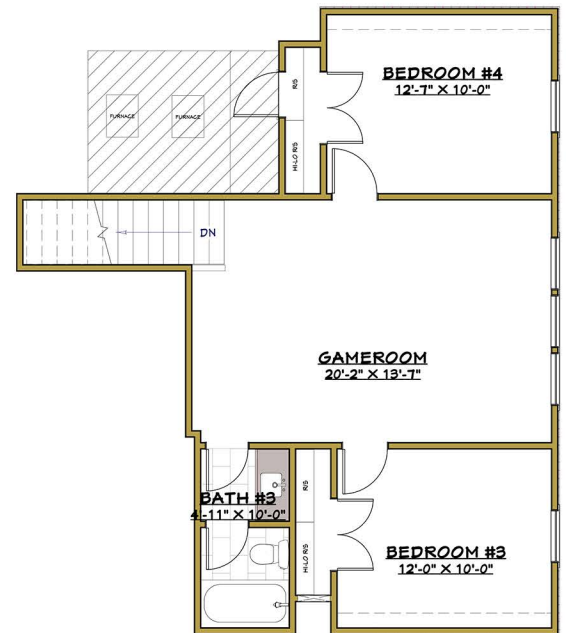

Elevation A

Elevation B

The Ventana Q

2,606 sq ft

**SHAW
HOMES**

www.ShawHomes.com