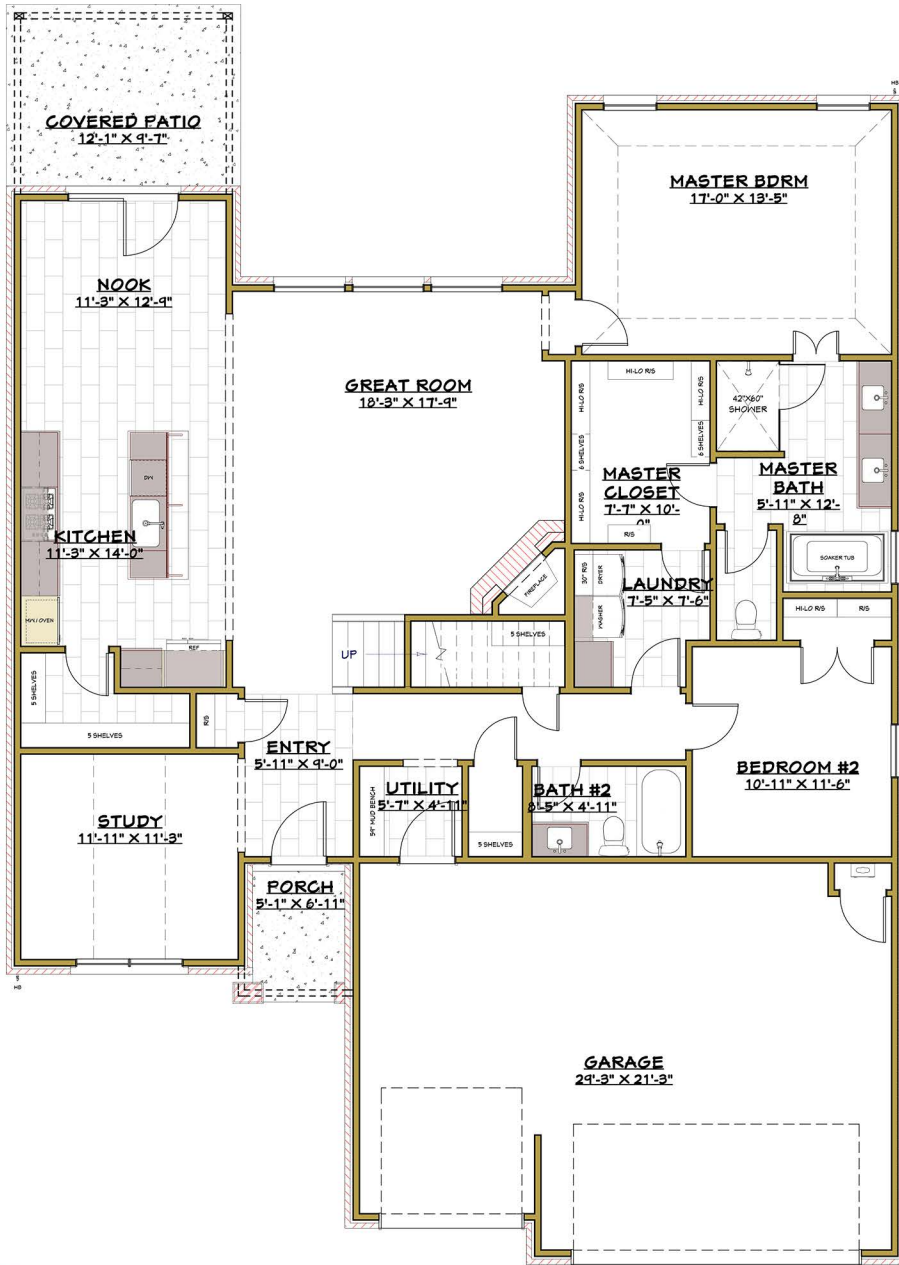

Elevation A

Elevation B

The Ventana Q

2,606 sq ft

**SHAW
HOMES**

www.ShawHomes.com